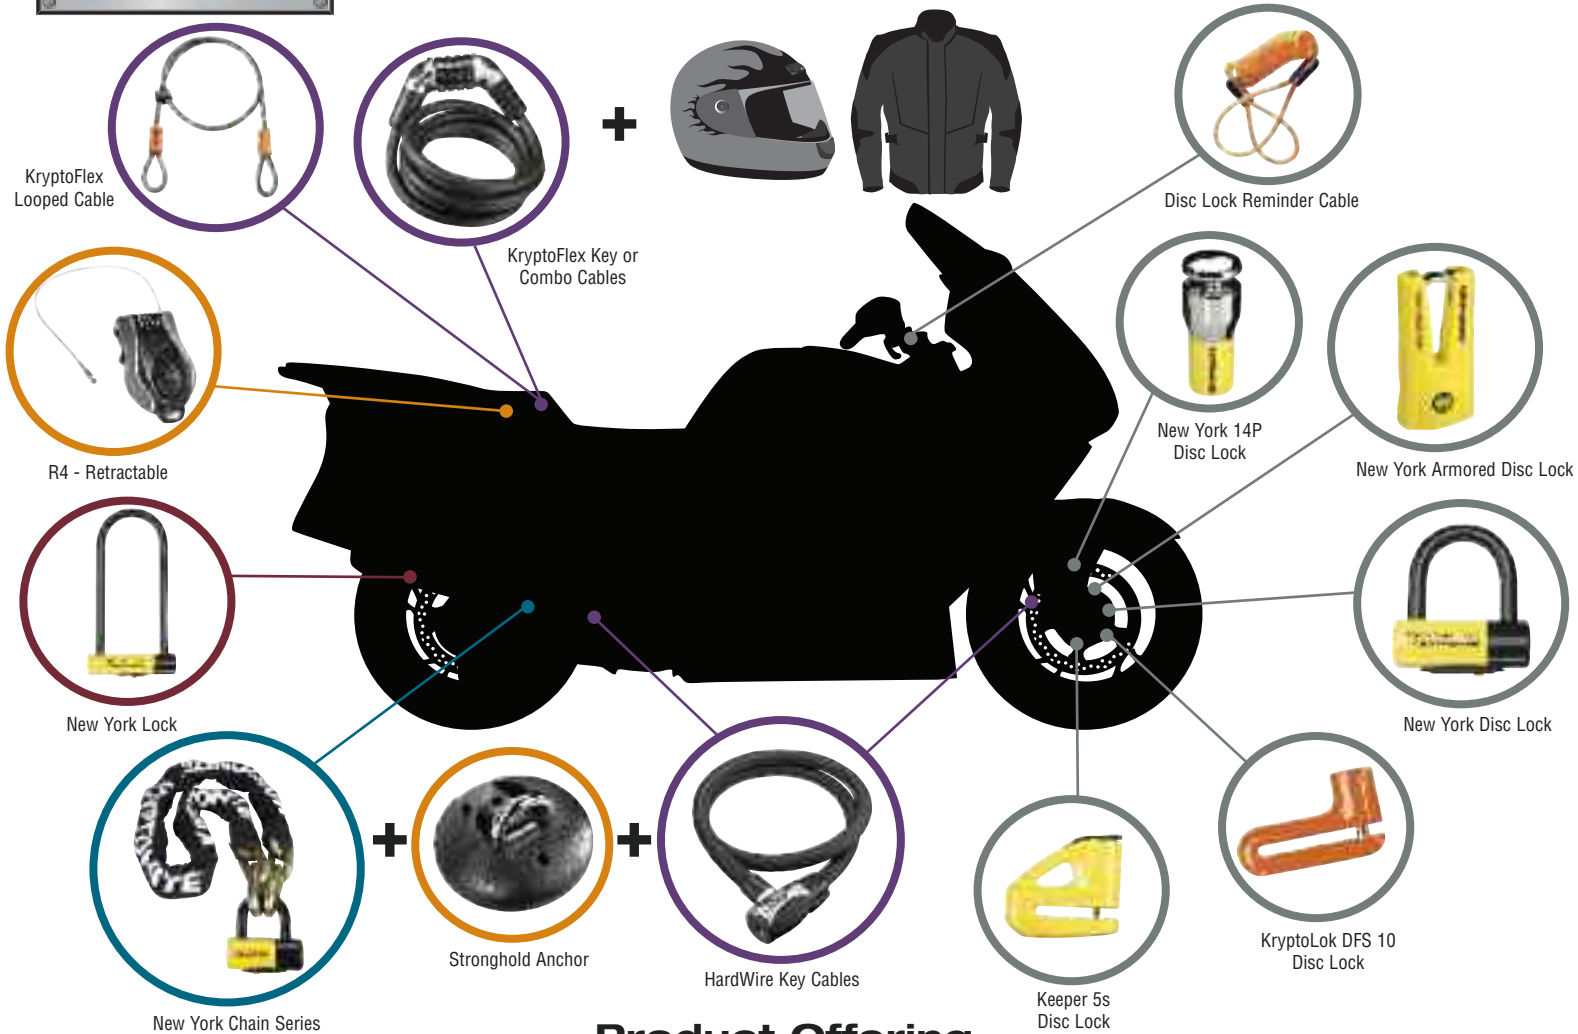

Product Offering

Chains

Model	SKU #
New York Legend	999508, 999577
New York Fahgettaboudit	999485, 999492
New York Chain	999515, 999522
New York Noose	999539, 999546

Disc Locks

Model	SKU #
New York Armored	000433
New York 14P	000426
New York Lock	998457
Evolution series 4	999591, 999614, 999607, 999621
KryptoLok series 2	999454
KryptoLok DFS 10	998631, 998648, 998655
Keeper 5-S	998679, 998686
Reminder cable	340102

U-Locks

Model	SKU #
New York Fahgettaboudit	997986
New York Lock	180104, 180111
Evolution series 4	999355, 999348
KryptoLok series 2	999393, 999386

Cables

Model	SKU #
HardWire	999836, 999843, 999867
KryptoFlex-Key	210412, 999805, 999829
KryptoFlex-Combo	994558, 999928, 999942
KryptoFlex Looped	210719, 210818, 210610, 830504

Specialty & Accessories

Model	SKU #
Stronghold Anchor	330202
R4 - Retractable	998600