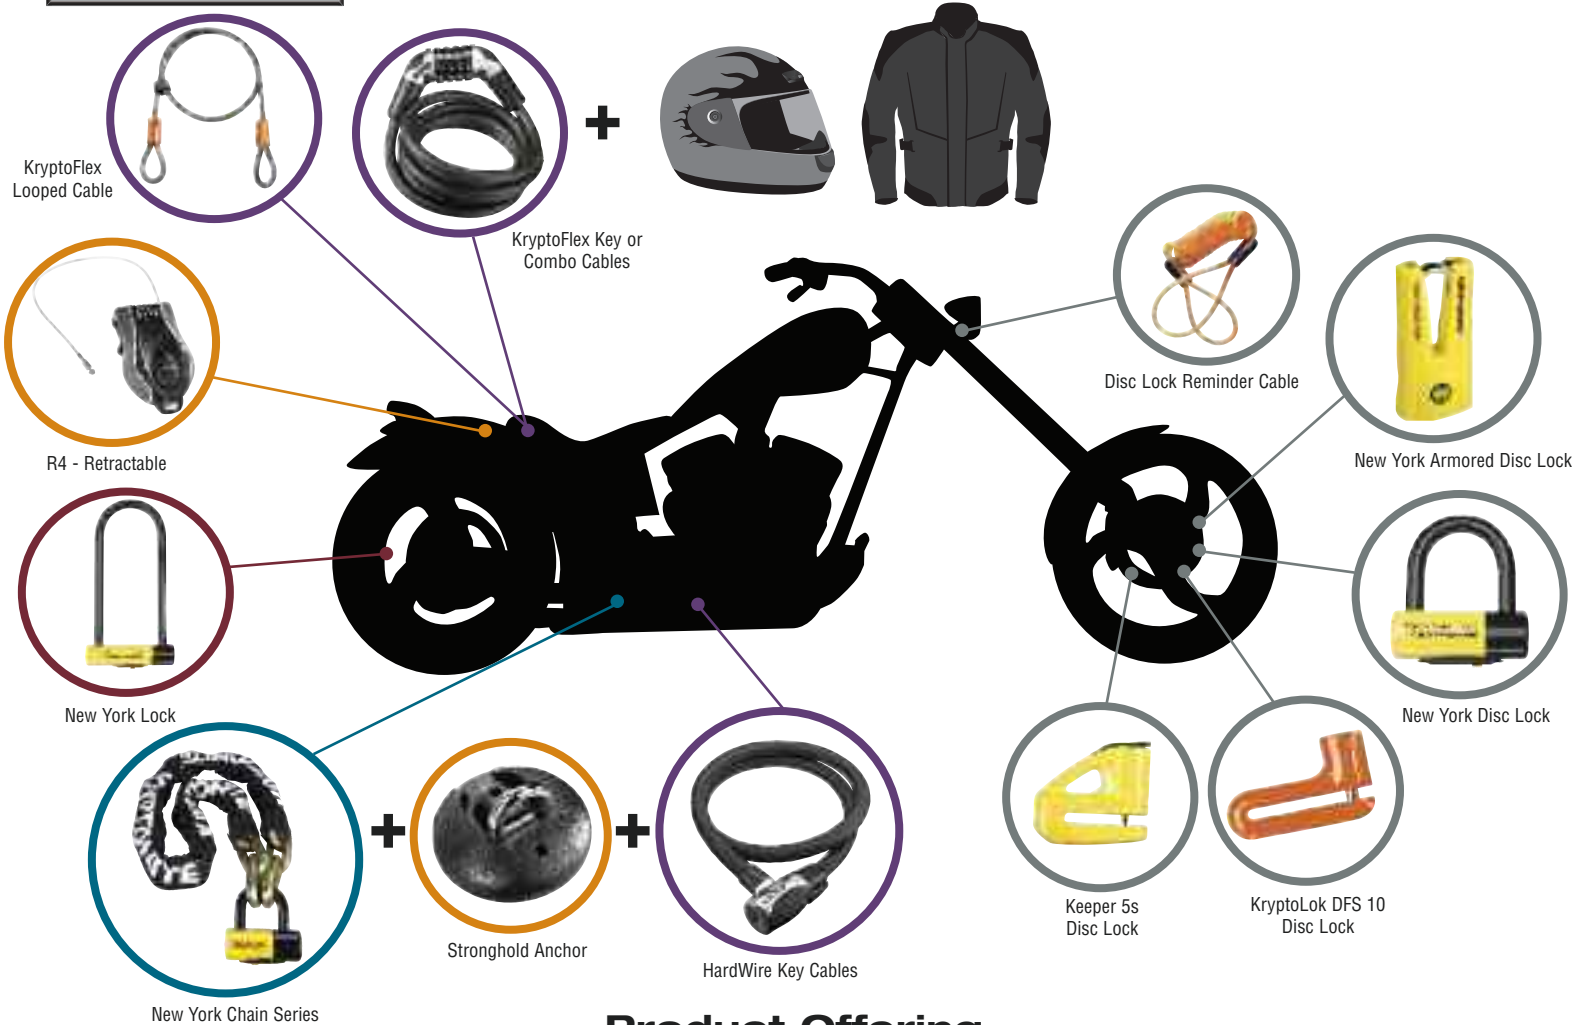

Product Offering

Chains

Model	SKU #
New York Legend	999508, 999577
New York Fahgettaboudit	999485, 999492
New York Chain	999515, 999522
New York Noose	999539, 999546

Disc Locks

Model	SKU #
New York Armored	000433
New York Lock	998457
Evolution series 4	999591, 999614, 999607, 999621
KryptoLok series 2	999454
KryptoLok DFS 10	998631, 998648, 998655
Keeper 5-S	998679, 998686
Reminder cable	340102

U-Locks

Model	SKU #
New York Fahgettaboudit	997986
New York Lock	180104, 180111
Evolution series 4	999355, 999348
KryptoLok series 2	999393, 999386

Cables

Model	SKU #
HardWire	999836, 999843, 999867
KryptoFlex-Key	210412, 999805, 999829
KryptoFlex-Combo	994558, 999928, 999942
KryptoFlex Looped	210719, 210818, 210610, 830504

Specialty & Accessories

Model	SKU #
Stronghold Anchor	330202
R4 - Retractable	998600