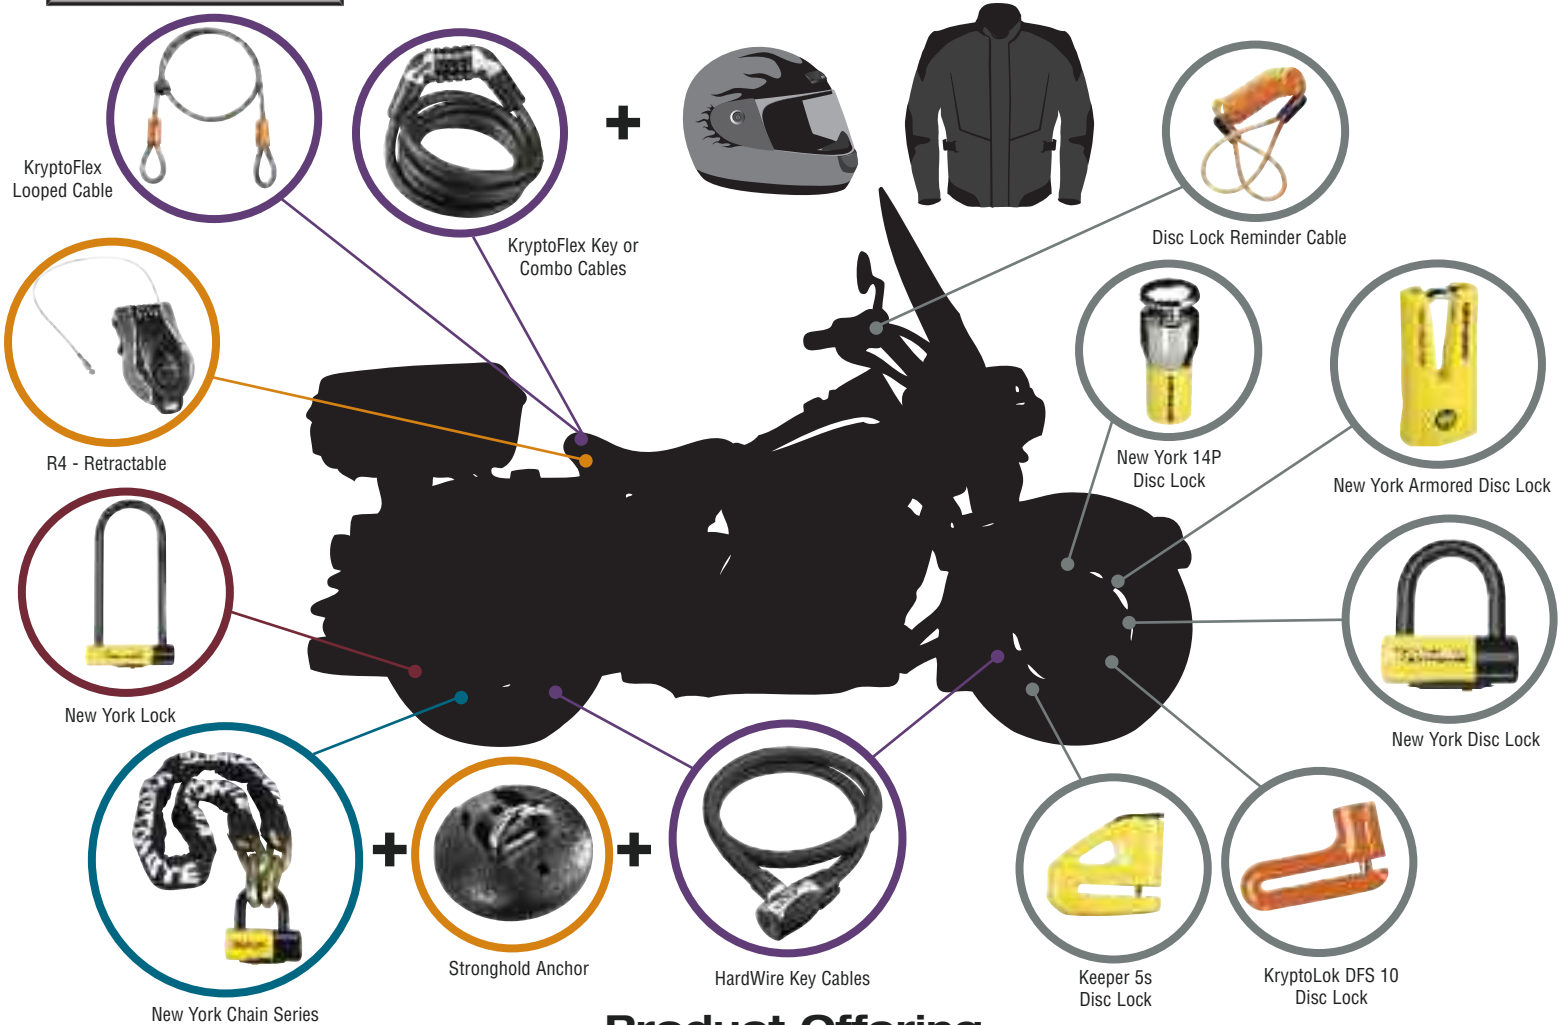

Product Offering

Chains

Model	SKU #
New York Legend	999508, 999577
New York Fahgettaboudit	999485, 999492
New York Chain	999515, 999522
New York Noose	999539, 999546

Disc Locks

Model	SKU #
New York Armored	000433
New York 14P	000426
New York Lock	998457
Evolution series 4	999591, 999614, 999607, 999621
KryptoLok series 2	999454
KryptoLok DFS 10	998631, 998648, 998655
Keeper 5-S	998679, 998686
Reminder cable	340102

U-Locks

Model	SKU #
New York Fahgettaboudit	997986
New York Lock	180104, 180111
Evolution series 4	999355, 999348
KryptoLok series 2	999393, 999386

Cables

Model	SKU #
HardWire	999836, 999843, 999867
KryptoFlex-Key	210412, 999805, 999829
KryptoFlex-Combo	994558, 999928, 999942
KryptoFlex Looped	210719, 210818, 210610, 830504

Specialty & Accessories

Model	SKU #
Stronghold Anchor	330202
R4 - Retractable	998600