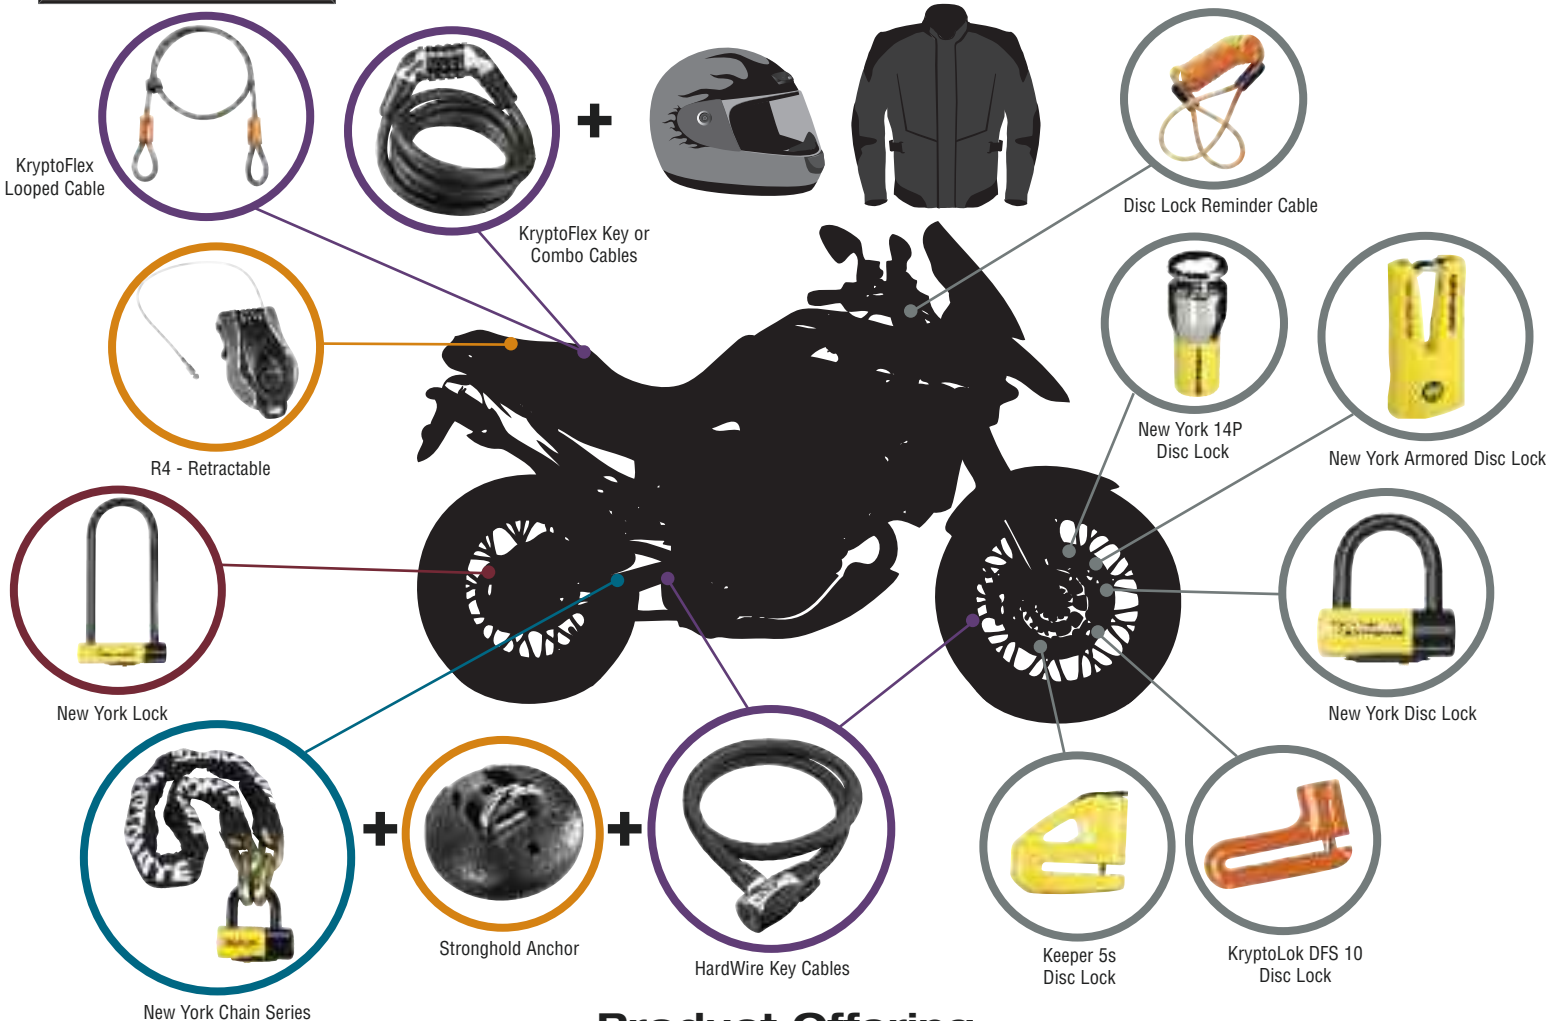

Product Offering

Chains

Model	SKU #
New York Legend	999508, 999577
New York Fahgettaboudit	999485, 999492
New York Chain	999515, 999522
New York Noose	999539, 999546

Disc Locks

Model	SKU #
New York Armored	000433
New York 14P	000426
New York Lock	998457
Evolution series 4	999591, 999614, 999607, 999621
KryptoLok series 2	999454
KryptoLok DFS 10	998631, 998648, 998655
Keeper 5-S	998679, 998686
Reminder cable	340102

U-Locks

Model	SKU #
New York Fahgettaboudit	997986
New York Lock	180104, 180111
Evolution series 4	999355, 999348
KryptoLok series 2	999393, 999386

Cables

Model	SKU #
HardWire	999836, 999843, 999867
KryptoFlex-Key	210412, 999805, 999829
KryptoFlex-Combo	994558, 999928, 999942
KryptoFlex Looped	210719, 210818, 210610, 830504

Specialty & Accessories

Model	SKU #
Stronghold Anchor	330202
R4 - Retractable	998600