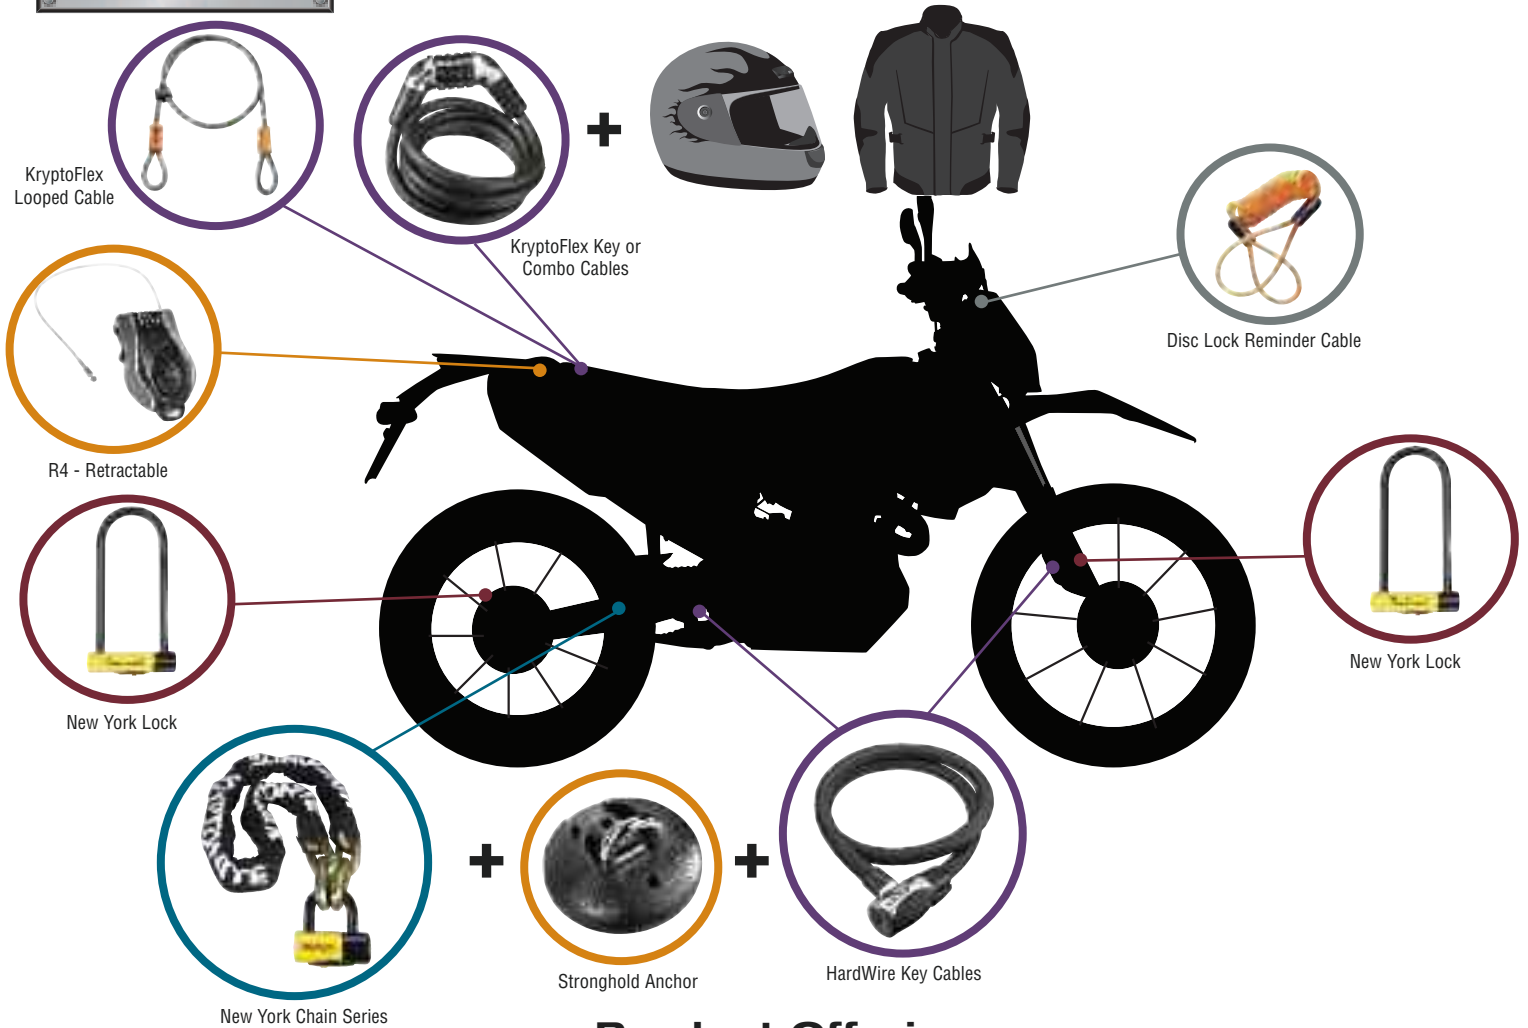

Product Offering

Chains

Model	SKU #
New York Legend	999508, 999577
New York Fahgettaboudit	999485, 999492
New York Chain	999515, 999522
New York Noose	999539, 999546
Keeper 880	730125

Cables

Model	SKU #
HardWire	999836, 999843, 999867
KryptoFlex-Key	210412, 999805, 999829
KryptoFlex-Combo	994558, 999928, 999942
KryptoFlex Looped	210719, 210818, 210610, 830504

U-Locks

Model	SKU #
New York Fahgettaboudit	997986
New York Lock	180104, 180111
Evolution series 4	999355, 999348
KryptoLok series 2	999393, 999386

Specialty & Accessories

Model	SKU #
Stronghold Anchor	330202
R4 - Retractable	998600