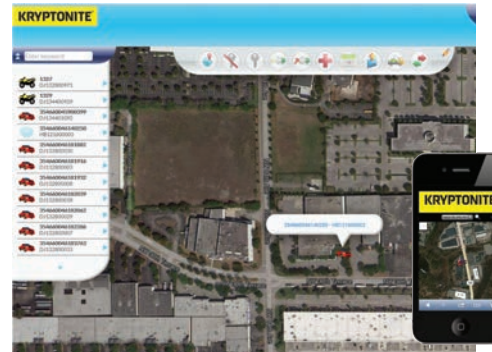

- First year of locates included with device
- Activate and register online

EASY TO USE CONTROL PANEL

RealTime provides you with access to an easy to use control panel that locates your vehicle, providing you with a map and street address.

RealTime Asset Location

The control panel also offers you the ability to customize the numerous features of the device (email alerts, notifications, etc.).

Track and Street View

REALTIME HARDWARE DEVICE

Small, Rugged, Device - Water Resistant and Impervious to Heat and Vibration