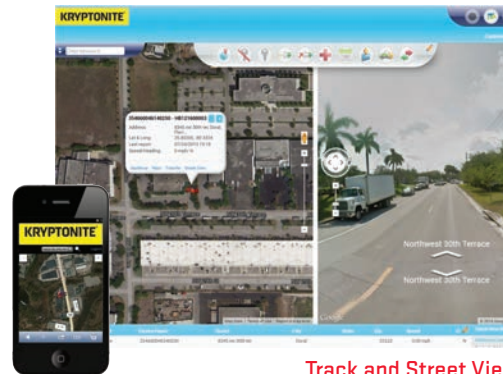

- First year of locates included with device
- Activate and register online

EASY TO USE CONTROL PANEL

RealTime provides you with access to an easy to use control panel that locates your vehicle, providing you with a map and street address.

RealTime Asset Location

The control panel also offers you the ability to customize the numerous features of the device (email alerts, notifications, etc.).

Track and Street View

REALTIME HARDWARE DEVICE

Small, Rugged, Device - Water Resistant and Impervious to Heat and Vibration